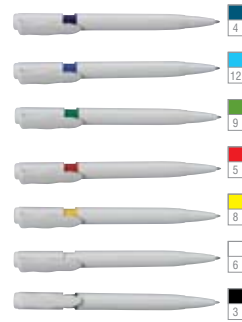

Pier

Superficie Marcaje
8 x 50 mm

Ref. 438

MADE IN ITALY	ABS	REFILL X295
DOCUMENTAL INK	↘	↘ 2000 m.

Logo: A
Bolígrafo Pier Extra
+500 **0,27€** / +2000 **0,26€**

Ref. 434

MADE IN ITALY	ABS	REFILL X295
DOCUMENTAL INK	↘	↘ 2000 m.

Logo: A
Bolígrafo Pier
+500 **0,27€** / +2000 **0,26€**

Ref. 437

MADE IN ITALY	ABS	REFILL X295
DOCUMENTAL INK	↘	↘ 2000 m.

Logo: A
Bolígrafo Pier Space Clear
+500 **0,40€** / +2000 **0,39€**

Ref. 432

MADE IN ITALY	ABS	REFILL X295
DOCUMENTAL INK	↘	↘ 2000 m.

Logo: A
Bolígrafo Setù
+500 **0,34€** / +2000 **0,32€**

Setù

Superficie Marcaje
30 x 45 mm

Ref. 431

MADE IN ITALY	ABS	REFILL JUMBO
DOCUMENTAL INK	↘	↘ 2000 m.

Logo: A
Bolígrafo Setù
+500 **0,36€** / +2000 **0,34€**