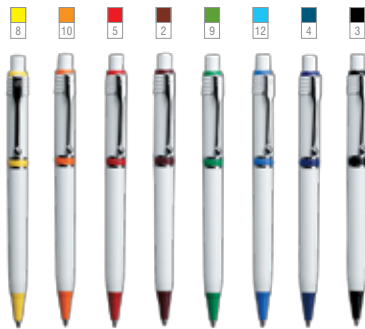

Ref. 583

MADE IN ITALY	ABS	REFILL RT3 JUMBO
DOCUMENTAL INK	↘	↘ 2200 m.

Logo: A
Bolígrafo Raja
+500 **0,88€** / +2000 **0,84€**